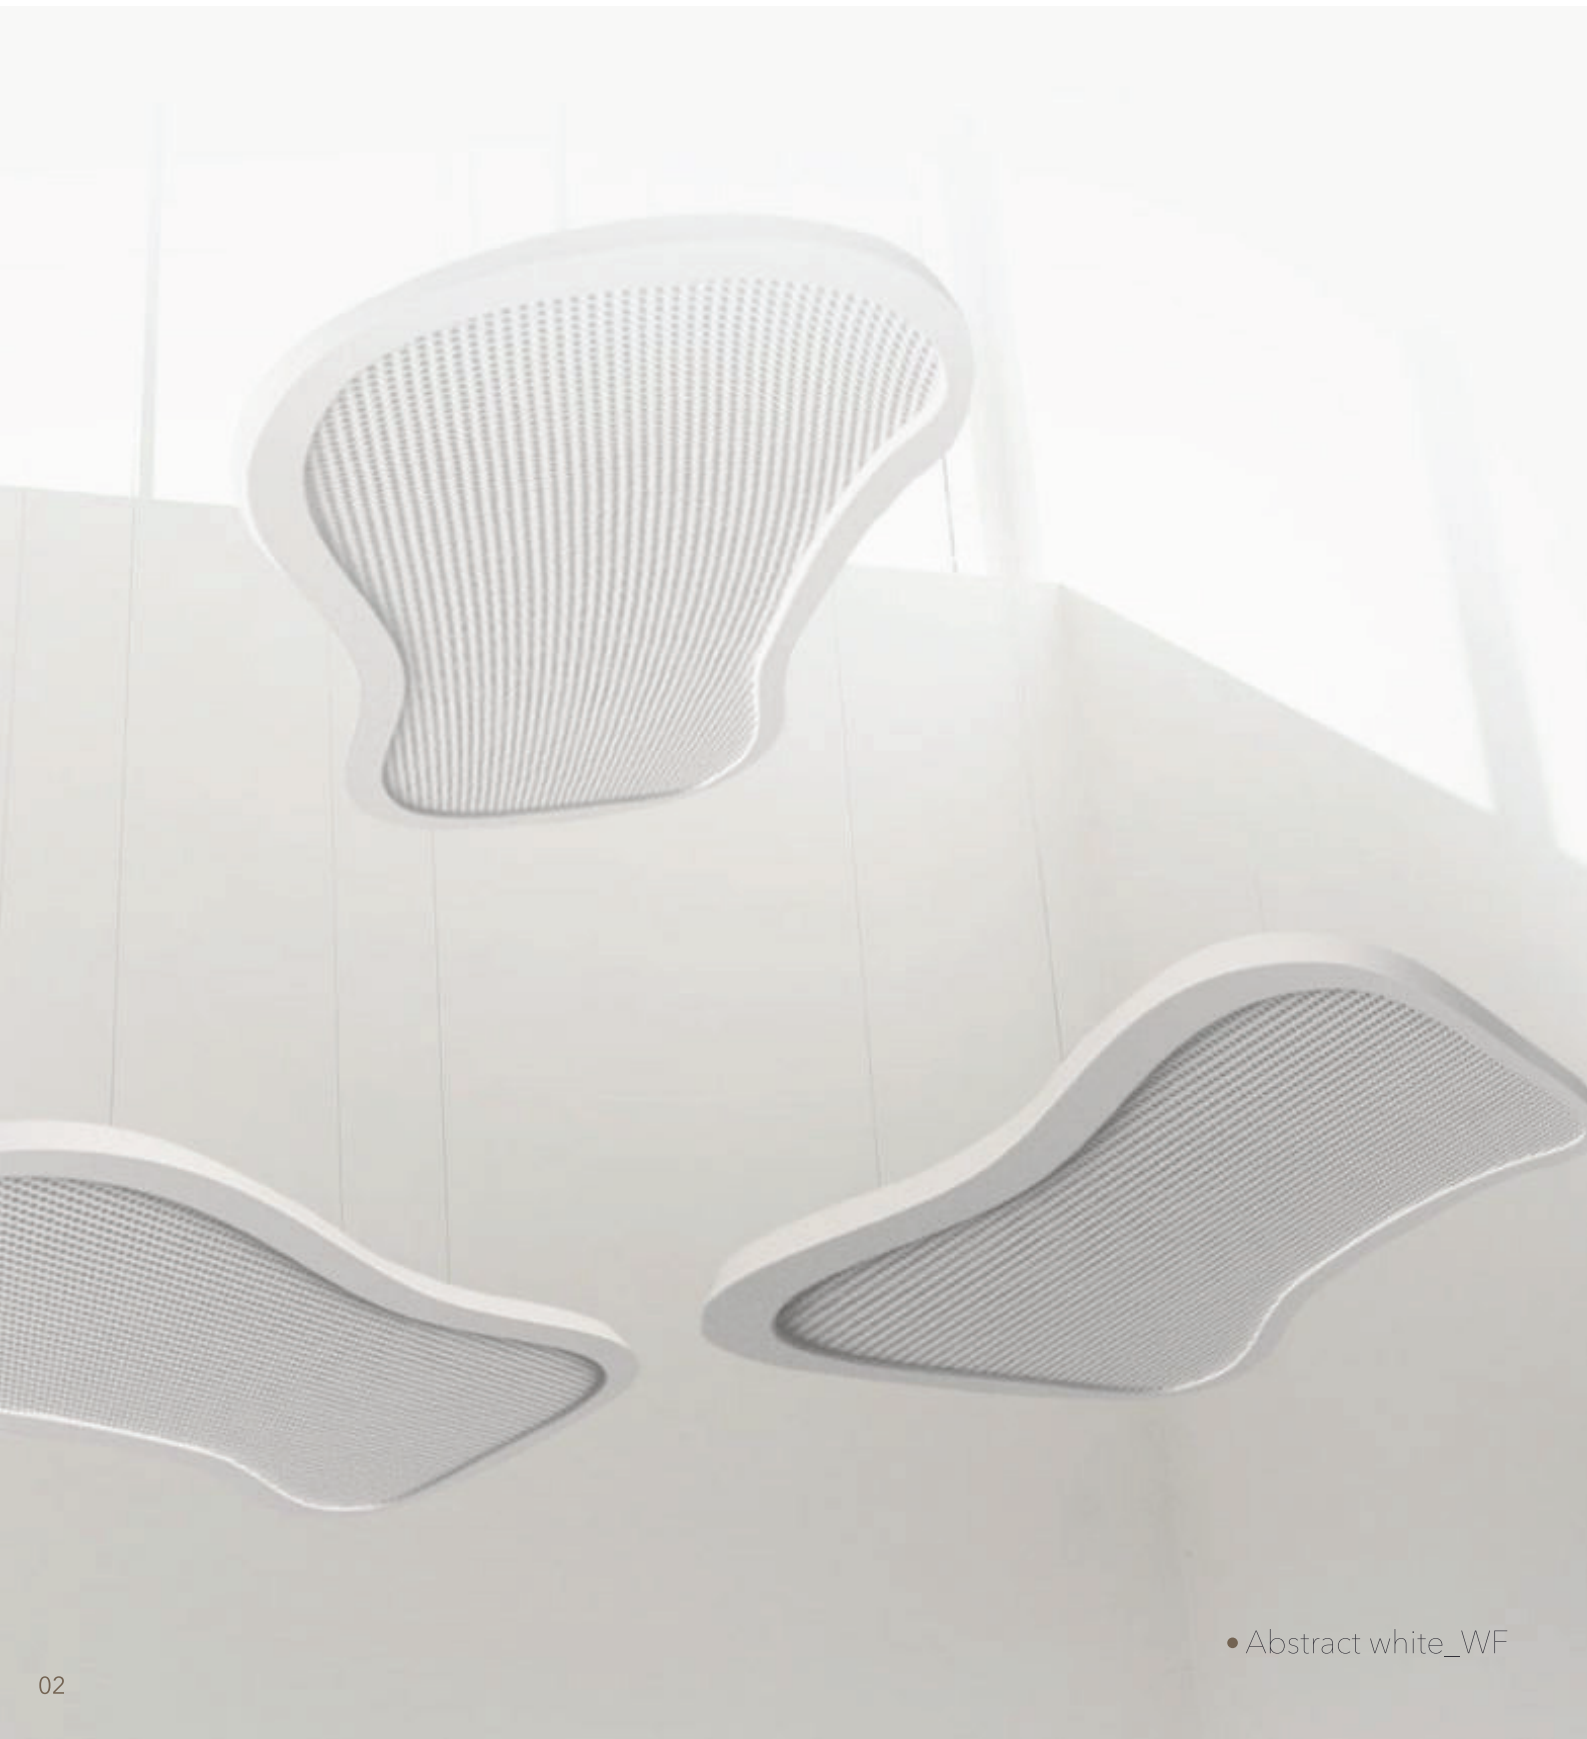

ACOUSTIC PLAFONS

• Abstract white_WF