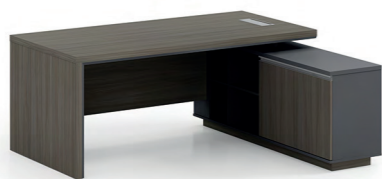

Product Code:

- OZ-2750-18 1800Wx1600Dx750H
- OZ-2750-20 2000Wx1800Dx750H
- OZ-2750-22 2200Wx1800Dx750H
- OZ-2750-24 2400Wx1800Dx750H

Product Code:

- OZ-2751-16 1600Wx800Dx750H
- OZ-2751-18 1800Wx900Dx750H
- OZ-2751-20 2000Wx900Dx750H
- OZ-2751-24 2400Wx900Dx750H
- side return 1200Wx400Dx650H