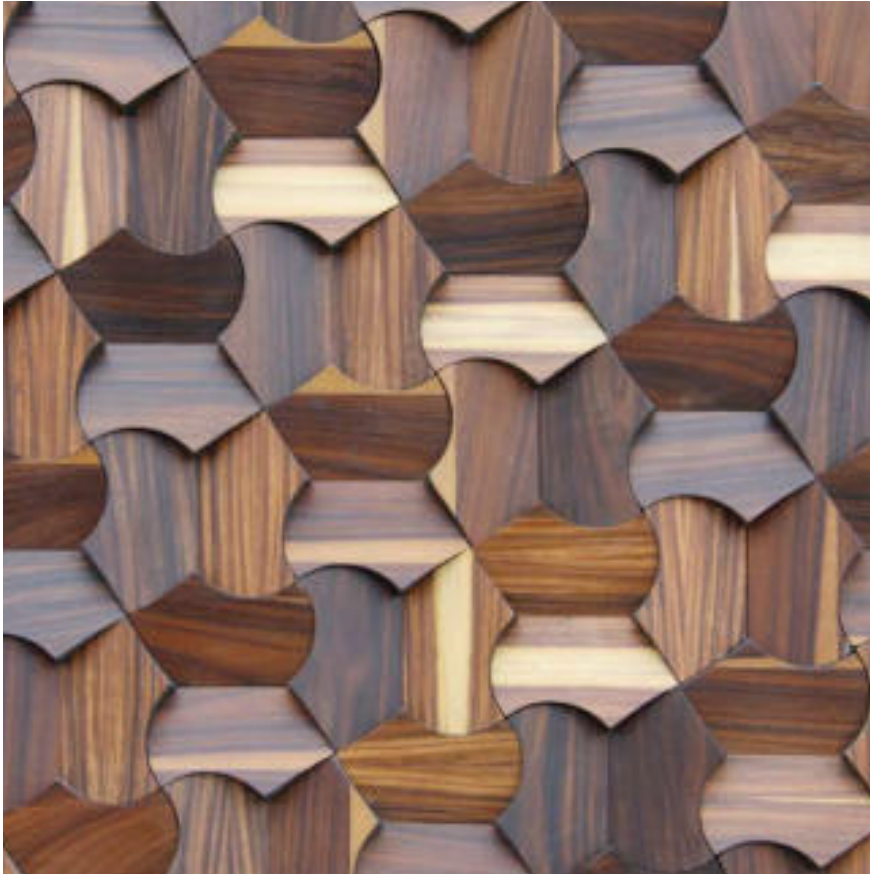

168
pieces

XL

110
pieces

ORIGAMI Panels

REF:

PL.IW-J01

SIZES	width (mm)	height (mm)
S	90	55
M	120	74
L	150	92
XL	180	111

SIZE