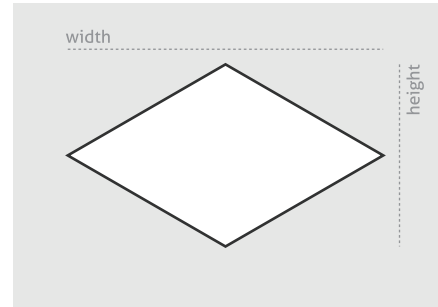

REF:

PL.IP-L01

SIZES	width (mm)	height (mm)
S	55	32
M	75	43
L	95	55
XL	115	66