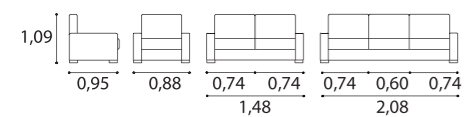

- OPÇÃO: MECANISMO RELAX MANUAL OU ELÉTRICO.
- OPÇÃO: MAPLE COM MECANISMO SÉNIOR ELEVATÓRIO.

- Option: relax mechanism manual or electric.
- Option: 1 seat mechanism senior.

- Option: mécanisme relax manuel ou électrique.
- Option: 1 place mécanisme senior.