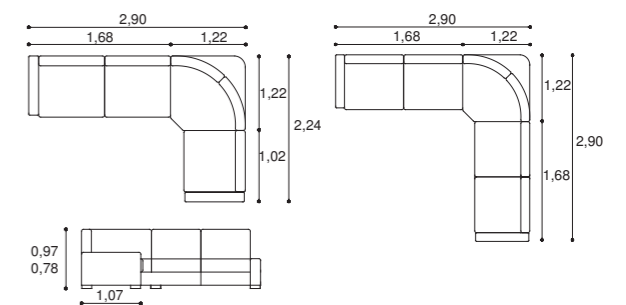

DENNIS canto

24

- COSTAS RECLINÁVEIS.
- Reclining back.
- Dossier inclinable.