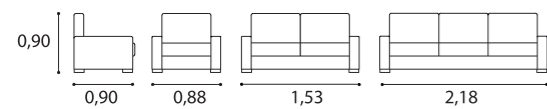

ROBBIE 3+2+1