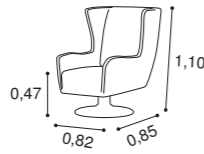

KAREN

- BASE METÁLICA ROTATIVA.
- Rotating metallic base.
- Base de métal rotatif.