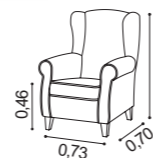

FRANK

- BASE METÁLICA ROTATIVA.
- Rotating metallic base.
- Base de métal rotatif.

KAREN

- BASE METÁLICA ROTATIVA.
- Rotating metallic base.
- Base de métal rotatif.

BENT

MELVIN+PUFF

STICK *

STAR *

CUPIDO

1. *
2. PÉS DISPONÍVEIS APENAS EM WENGUÉ E CEREJEIRA.
   - Feet available only in wengué and cherry wood.
   - Pieds uniquement disponibles en wengué et merisier.