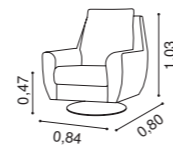

FRANK

- BASE METÁLICA ROTATIVA.
- Rotating metallic base.
- Base de métal rotatif.

KAREN

- BASE METÁLICA ROTATIVA.
- Rotating metallic base.
- Base de métal rotatif.

BENT

MELVIN+PUFF

STICK *

STAR *

CUPIDO

1. *
2. PÉS DISPONÍVEIS APENAS EM WENGUÉ E CEREJEIRA.
   - Feet available only in wengué and cherry wood.
   - Pieds uniquement disponibles en wengué et merisier.