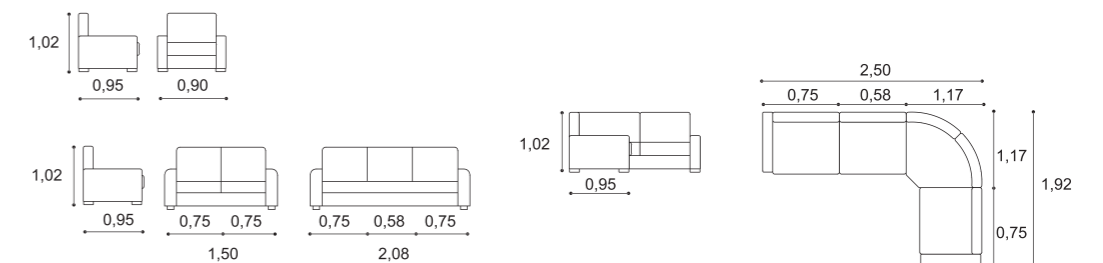

SIRIO

- OPÇÃO: MECANISMO RELAX MANUAL OU ELÉTRICO.
- OPÇÃO: MAPLE COM MECANISMO SÊNIOR.

- Option: relax mechanism manual or electric.
- Option: for 1 seater with mechanism senior.

- Option: mécanisme relax manuel ou électrique.
- Option: pour canapé 1 place avec mécanisme senior.