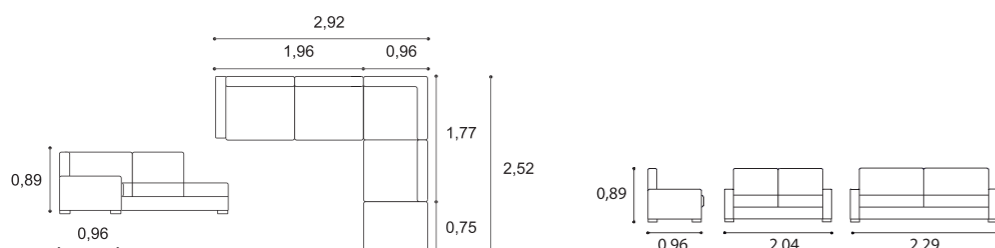

- SOFÁ 2L E 3L INCLUI 4 PUFFS.
- CONJUNTO CANTO INCLUI 2 PUFFS.
- TERMINAL SOLTO.

- 2 And 3 seats sofa includes 4 pouffes.
- Corner set includes 2 pouffes.
- Free terminal.

- Canapé 2P + 3P inclus 4 poufs.
- Canapé d'angle comprend 2 poufs.
- Terminal libre.