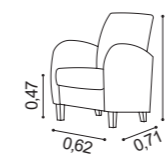

FRANK

- BASE METÁLICA ROTATIVA.
- Rotating metallic base.
- Base de métal rotatif.

KAREN

- BASE METÁLICA ROTATIVA.
- Rotating metallic base.
- Base de métal rotatif.

BENT

MELVIN+PUFF

STICK *

STAR *

CUPIDO

1. *
2. PÉS DISPONÍVEIS APENAS EM WENGUÉ E CEREJEIRA.
   - Feet available only in wengué and cherry wood.
   - Pieds uniquement disponibles en wengué et merisier.