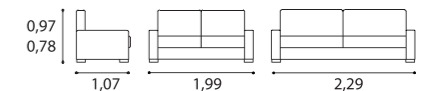

DENNIS canto

24

- COSTAS RECLINÁVEIS.
- Reclining back.
- Dossier inclinable.