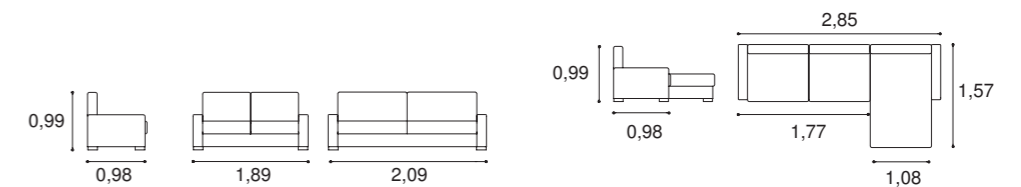

SHERYL chaise

by SYLVAINJOLYDESIGN

26