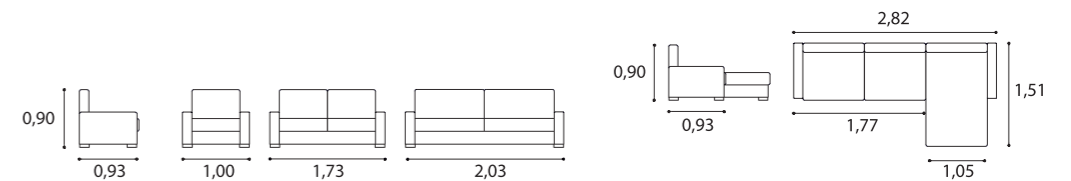

MEGAN chaise