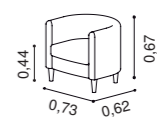

1. *
2. PÉS DISPONÍVEIS APENAS EM WENGUÉ E CEREJEIRA.
   - Feet available only in wengué and cherry wood.
   - Pieds uniquement disponibles en wengué et merisier.