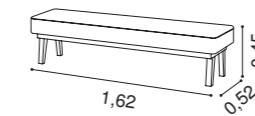

GLAM*

- • CONSULTE COLEÇÃO TECIDOS LOURINI. PÉS DISPONÍVEIS: WENGUÉ, NOGUEIRA, BRANCO E CEREJEIRA.
- Consult Lourini fabrics collection. Feet available: wengué, walnut, white and cherry wood.
- Consulter la collection de tissus Lourini. Pieds disponibles: wengué, noyer, blanc et merisier.