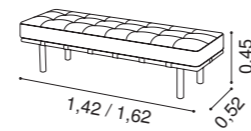

GLAM*

- • CONSULTE COLEÇÃO TECIDOS LOURINI. PÉS DISPONÍVEIS: WENGUÉ, NOGUEIRA, BRANCO E CEREJEIRA.
- Consult Lourini fabrics collection. Feet available: wengué, walnut, white and cherry wood.
- Consulter la collection de tissus Lourini. Pieds disponibles: wengué, noyer, blanc et merisier.

NUIT*

MELISSA

- BÁU COM TAMPA.
- Storage with lid.
- Coffre avec couvercle.

MOLLY

- BÁU COM TAMPA.
- Storage with lid.
- Coffre avec couvercle.

PARKER

- BÁU COM TAMPA.
- Storage with lid.
- Coffre avec couvercle.