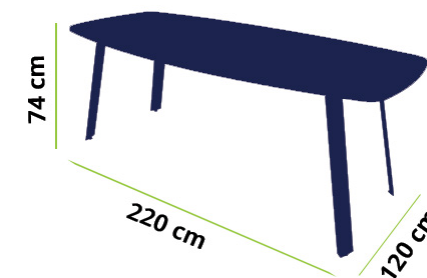

CORES

COULEURS / COLORS

PT

Disponível em outras medidas e cores

FR

Disponibile dans d'autres tailles et colours

EN

Available in other sizes & colours