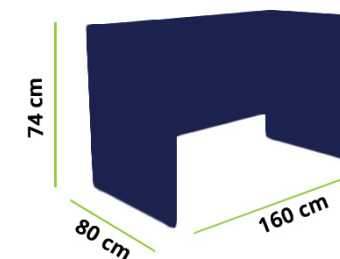

CORES

COULEURS / COLORS

PT

Disponível em outras medidas e cores

FR

Disponible dans d'autres tailles et couleurs

EN

Available in other sizes & colours