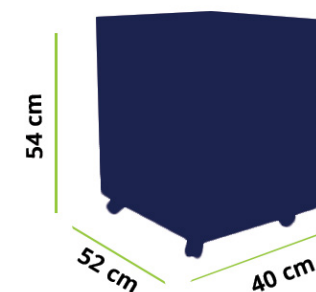

PT/FR/EN

Cor: cinza
Estrutura: chapa aço
Gavetas: 3 / aço
Fechadura: incluída
Tampo: melamina - opcional
Rodas: incluído
Dimensões: A: 54 cm L: 40 cm P: 52 cm

Couleurs: gris
Structure: acier
Tiroirs: inclu
Verrouiller: inclu
Plateau: mélamine - optionnel
Roulettes: inclu
Dimensions: H: 54 cm W: 40 cm P: 52 cm

Colour: gris
Structure: steel
Drawers: included
Cover: melamine - optional
Lock: included
Wheels: included
Dimensions: H: 54 cm W: 40 cm P: 52 cm

CORES
COULEURS / COLORS