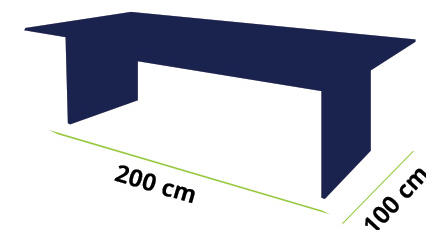

CORES

COULEURS / COLORS

PT

Disponível em outras medidas e cores

FR

Disponible dans d'autres tailles et couleurs

EN

Available in other sizes & colours