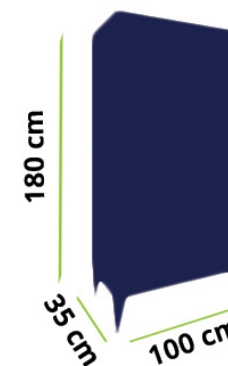

CORES

COULEURS / COLORS