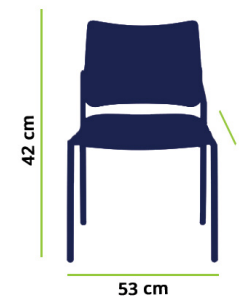

PT/FR/EN

Cores disponíveis: preto, verde, azul, outras

Costas: espuma

Braços: polipropileno

Estrutura: aço

Dimensões: A: 42 cm L: 53 cm P: 40 cm

Couleurs disponibles: noir, vert, bleu, entre autres

Dossier: Mousse

Bras: polypropylène

Structure: acier

Dimensions: H: 42 cm L: 53 cm P: 40 cm

Available colors: black, green, blue, among others

Back: foam

Arms: polypropylene

Structure: steel

Dimensions: H: 42 cm W: 53 cm P: 40 cm

CORES
COULEURS / COLORS