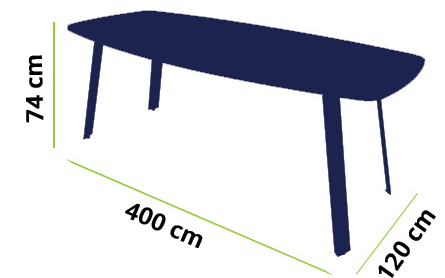

CORES

COULEURS / COLORS

PT

Disponível em outras medidas e cores

FR

Disponibile dans d'autres tailles et colours

EN

Available in other sizes & colours