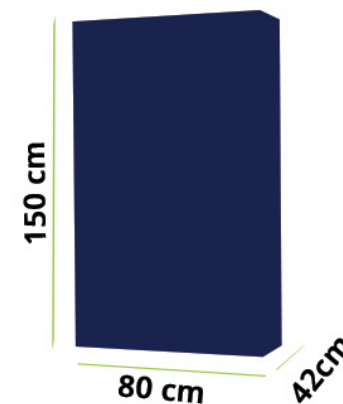

Dimensões: A: 150 cm L: 80 cm P: 42 cm

Structure: metal

Couleurs disponibles: gris, noire, vert, bleu, entre autres

Portes: verre

Haut: mélamine

Étagères: inclus

Dimensions: H: 150 cm L: 80 cm P: 42 cm

Structure: steel

Dimensions: H: 150 cm L: 80 cm P: 42 cm

Structure: steel

Available colors: grey, black, green, blue, red, among others

Doors: PVC

Shelf: included

Dimensions: H: 150 cm W: 80 cm P: 42 cm

CORES
COULEURS / COLORS