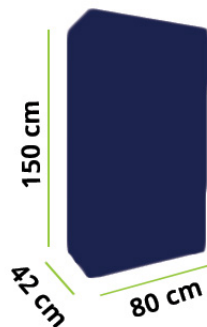

ASSIMETRIC

ref CR.AR.PVA15080

PT/FR/EN

Estrutura: metal
Cores disponíveis: cinzento, preto, verde, azul, vermelho, entre outras
Tampo: melamina
Dimensões: A: 150 cm L: 80 cm P: 42 cm

Structure: metal
Couleurs disponibles: gris, noire, vert, bleu, entre autres
Plateau: Mélamine
Dimensions: H: 150 cm L: 80 cm P: 42 cm

Structure: Metal
Available colors: grey, black, green, blue, red, among others
Cover: Melamine
Dimensions: H: 150 cm W: 80 cm P: 42 cm

CORES
COULEURS / COLORS

ML

ref AR.ML02

CORES
COULEURS / COLORS

PT/FR/EN

Estrutura: chapa
Cores disponíveis: cinzento, preto, verde, azul, vermelho, entre outras
Portas e topo: melamina
Prateleiras: incluído
Dimensões: A: 81 cm L: 100 cm P: 35 cm

Structure: metal
Couleurs disponibles: gris, noire, vert, bleu, entre autres
Portes & Haut: Mélamine
Étagères: inclus
Dimensions: H: 81 cm L: 100 cm P: 35 cm

Structure: steel
Available colors: grey, black, green, blue, red, among others
Doors & Top: Melamine
Shelf: included
Dimensions: H: 81 cm W: 100 cm P: 35 cm