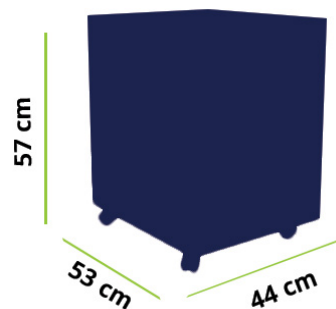

Colour: gris
Structure: steel
Cover: melamine
Lock: included
Wheels: included
Dimensions: H: 57 cm W: 44 cm P: 53 cm

CORES
COULEURS / COLORS

PT
Disponível em outras medidas e cores
FR
Disponible dans d'autres tailles et couleurs
EN
Available in other sizes & colours