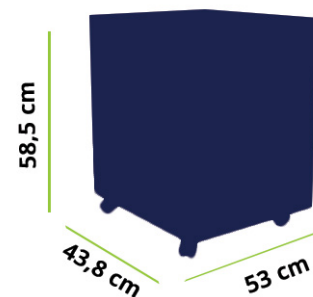

Colour: gris
Structure: steel
Cover: melamine
Lock: included
Wheels: included
Dimensions: H: 57 cm W: 44 cm P: 53 cm

CORES
COULEURS / COLORS

PT
Disponível em outras medidas e cores
FR
Disponible dans d'autres tailles et couleurs
EN
Available in other sizes & colours

Colour: gris
Structure: steel
Cover: glass
Lock: included
Wheels: included
Dimensions: H: 58,5 cm W: 43,8 cm P: 53 cm

CORES
COULEURS / COLORS

PT
Disponível em outras medidas e cores
FR
Disponible dans d'autres tailles et couleurs
EN
Available in other sizes & colours