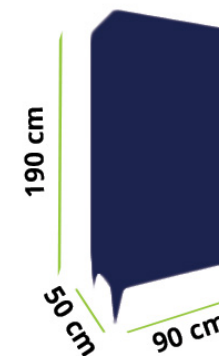

CORES

COULEURS / COLORS