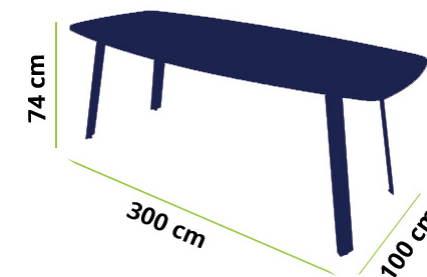

CORES

COULEURS / COLORS

PT

Disponível em outras medidas e cores

FR

Disponible dans d'autres tailles et couleurs

EN

Available in other sizes & colours